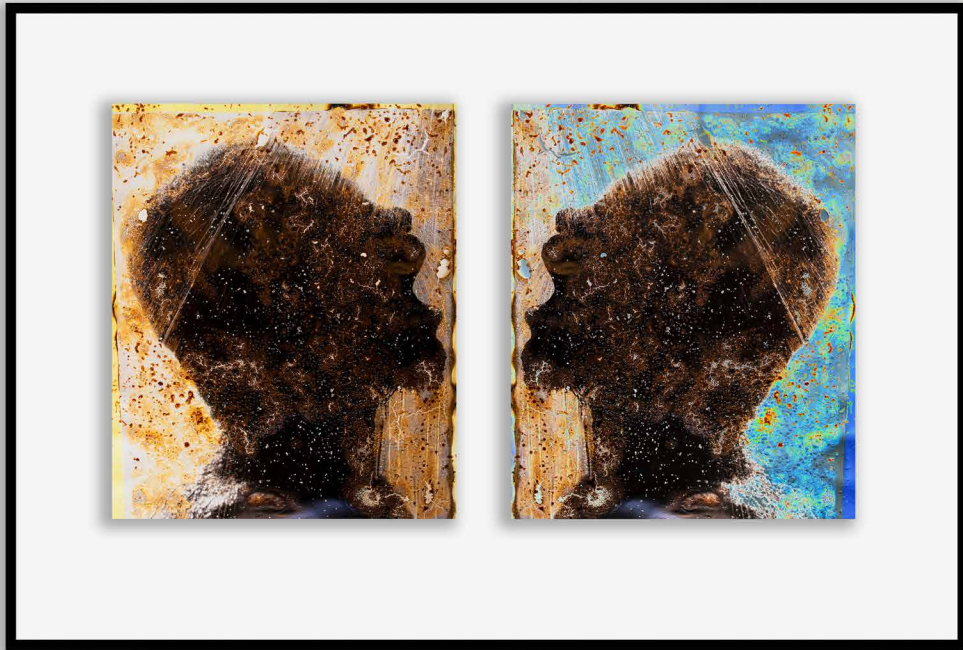

“EXPRESSIONS FROM WITHIN”

ADVANCED FINE ART STUDENT EXHIBITION | FEBRUARY 2020

INDEX

CHRIS COLE

MELANI JOUBERT

MARTIN KLUGE

JANE FORSDYKE

SHARON LONG

SUE DOCHERTY

CATHY BELL

BRIGITTE HASEL

JANE DIESEL

65cm x 90cm

SHOUT | HEAT AND EMULSION | CHRIS COLE
AP-1 Unframed R 5500 | Framed R 6800

[<< INDEX](#)

BURNT MEMORIES
CHRIS COLE