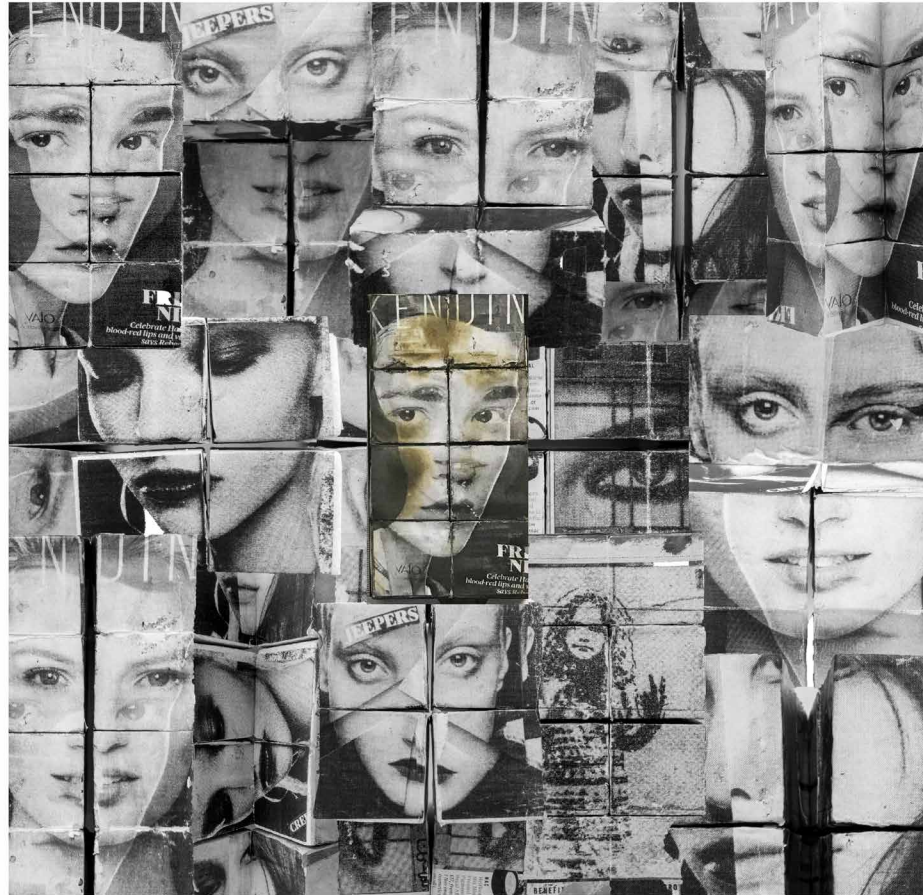

“EXPRESSIONS FROM WITHIN”

ADVANCED FINE ART STUDENT EXHIBITION | FEBRUARY 2020

INDEX

CHRIS COLE

MELANI JOUBERT

MARTIN KLUGE

JANE FORSDYKE

SHARON LONG

BURNT MEMORIES | TRACEY | CHRIS COLE

48cm x 60cm

BURNT MEMORIES | BLAZING SADDLES | CHRIS COLE

48cm x 60cm

BURNT MEMORIES | KONISHIKI | CHRIS COLE

48cm x 60cm

70cm x 70cm

MIRROR MIRROR ON THE WALL
MELANI JOUBERT

[<< INDEX](#)

MIRROR MIRROR ON THE WALL #1 | MELANI JOUBERT

MIRROR MIRROR ON THE WALL #2 | MELANI JOUBERT

MIRROR MIRROR ON THE WALL #3 | MELANI JOUBERT

65cm x 90cm

THE SPIRITS THAT I CALLED
MARTIN KLUGE

Michelle & Cody No.3