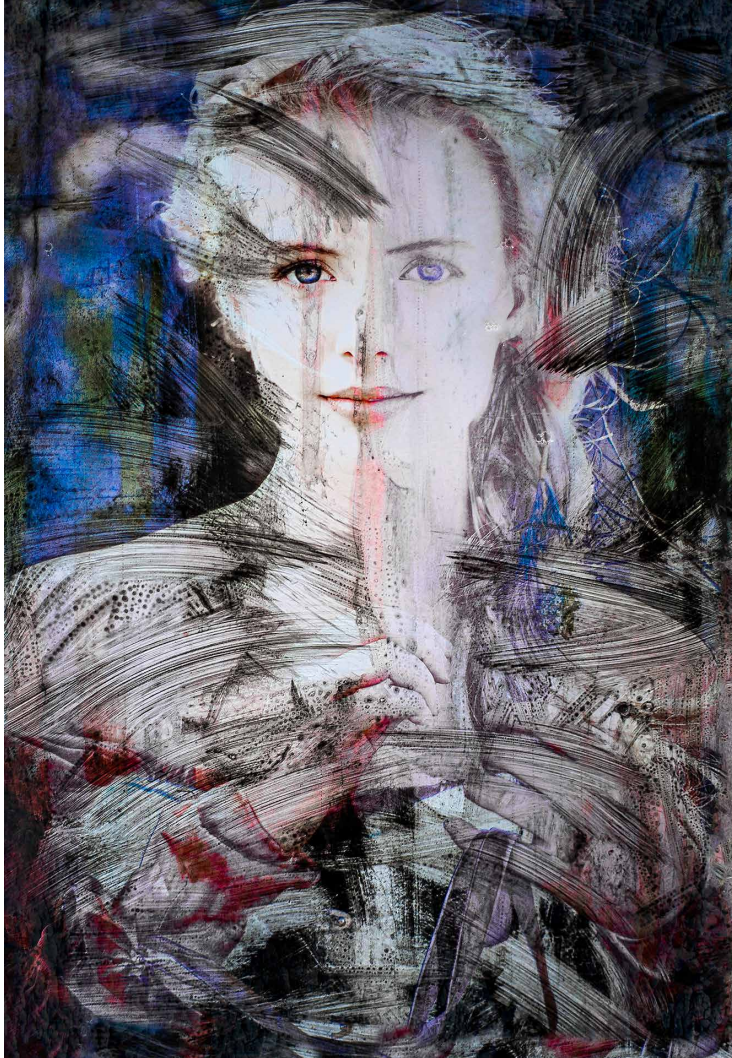

Jazzara No.5