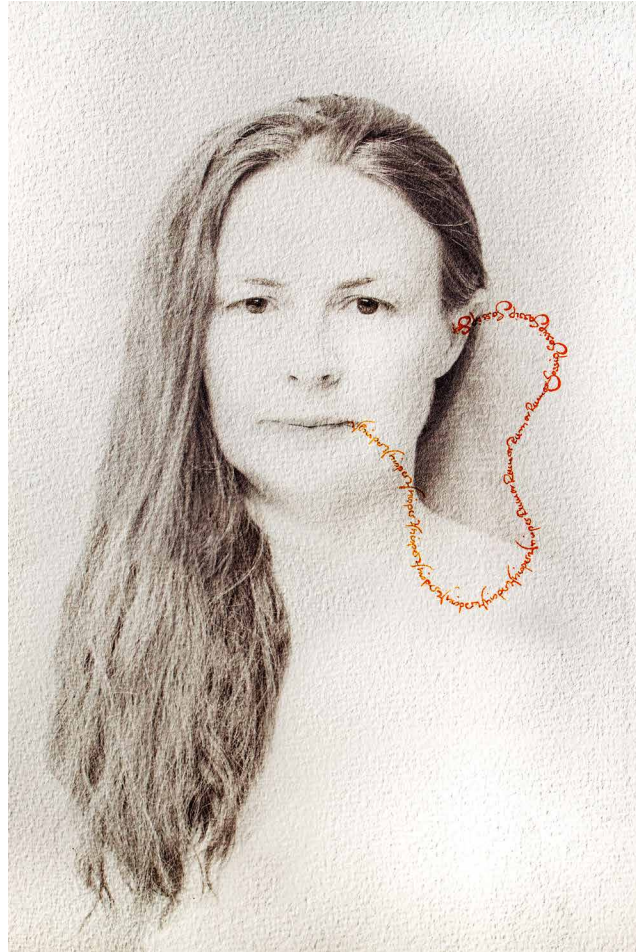

Whispers

GOSSIP - WHISPERS - RUMOURS | BRIGITTE HASEL