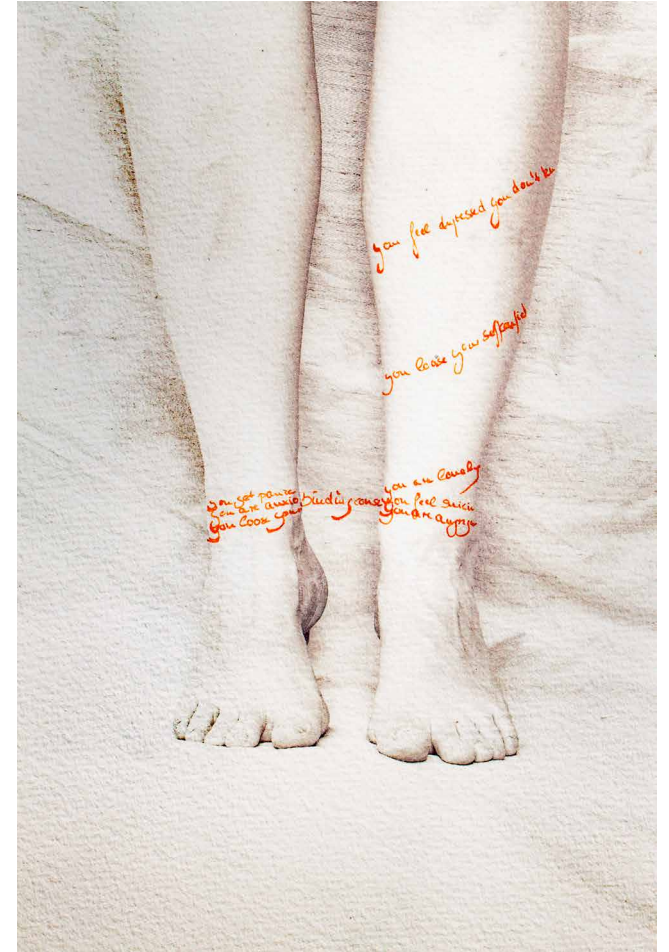

Rumours

GOSSIP - WHISPERS - RUMOURS | BRIGITTE HASEL