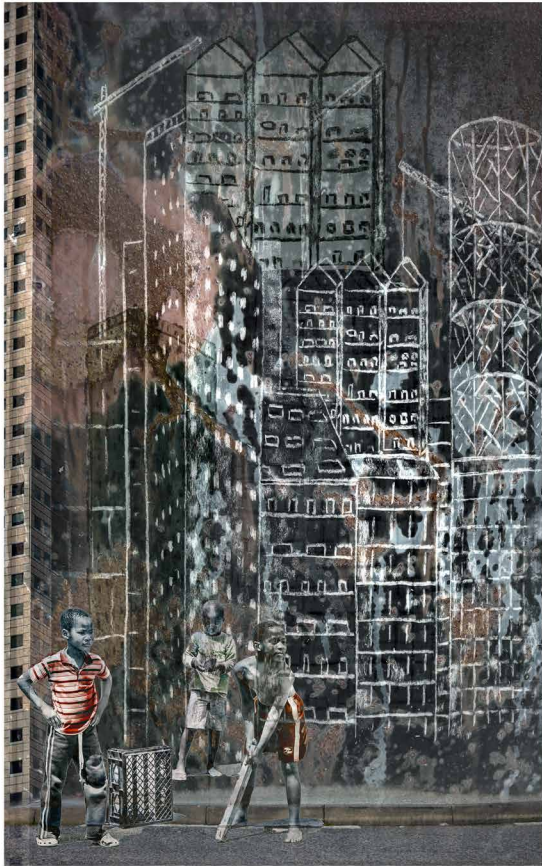

Jazzara & Riaan No.2

THE SPIRITS THAT I CALLED | MARTIN KLUGE

Jazzara No.5

Donna No.1

THE SPIRITS THAT I CALLED | MARTIN KLUGE

My Maria No.3

My Mario No.2

MY MADONNA | MARTIN KLUGE

65cm x 90cm

WHERE DO THE CHILDREN PLAY
JANE FORSDYKE

[<< INDEX](#)

1

2

WHERE DO THE CHILDREN PLAY | JANE FORSDYKE

65cm x 90cm

INSPIRATIONAL VOICES
SHARON LONG