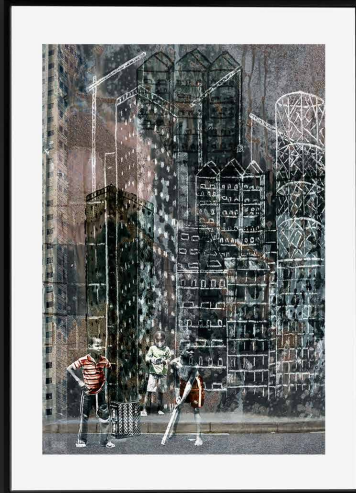

[<< INDEX](#)

MIRROR MIRROR ON THE WALL #1 | MELANI JOUBERT

MIRROR MIRROR ON THE WALL #2 | MELANI JOUBERT

MIRROR MIRROR ON THE WALL #3 | MELANI JOUBERT

65cm x 90cm

THE SPIRITS THAT I CALLED
MARTIN KLUGE

Michelle & Cody No.3

Jazzara & Riaan No.2

THE SPIRITS THAT I CALLED | MARTIN KLUGE

Jazzara No.5

Donna No.1

THE SPIRITS THAT I CALLED | MARTIN KLUGE

My Maria No.3

My Mario No.2

MY MADONNA | MARTIN KLUGE