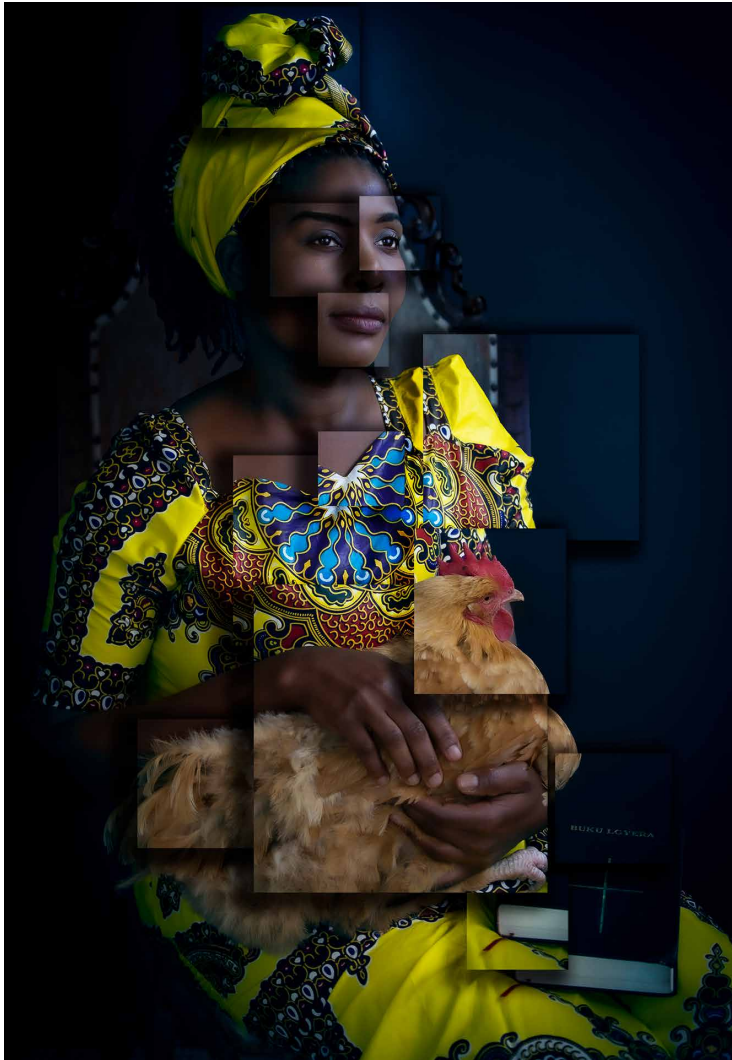

My Maria No.3